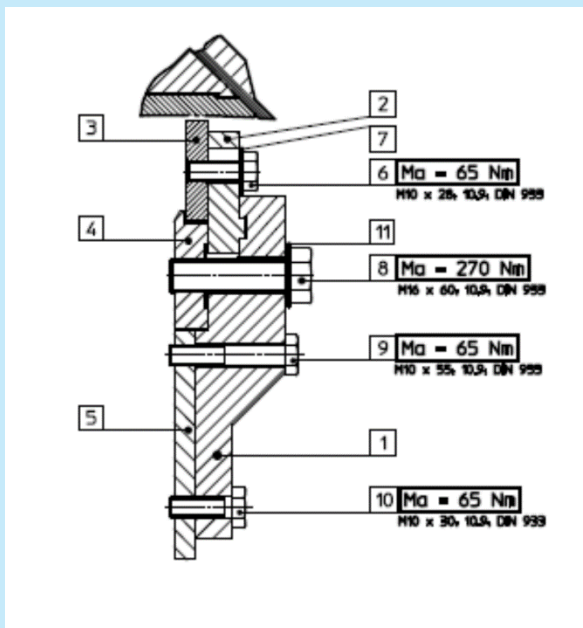

Ижевск (3412)26-03-58
Иркутск (395)279-98-46
Казань (843)206-01-48
Калининград (4012)72-03-81
Калуга (4842)92-23-67
Кемерово (3842)65-04-62
Киров (8332)68-02-04
Краснодар (861)203-40-90
Красноярск (391)204-63-61
Курск (4712)77-13-04
Липецк (4742)52-20-81
Киргизия (996)312-96-26-47

Магнитогорск (3519)55-03-13
Москва (495)268-04-70
Мурманск (8152)59-64-93
Набережные Челны (8552)20-53-41
Нижний Новгород (831)429-08-12
Новокузнецк (3843)20-46-81
Новосибирск (383)227-86-73
Омск (3812)21-46-40
Орел (4862)44-53-42
Оренбург (3532)37-68-04
Пенза (8412)22-31-16
Россия (495)268-04-70

Пермь (342)205-81-47
Ростов-на-Дону (863)308-18-15
Рязань (4912)46-61-64
Самара (846)206-03-16
Санкт-Петербург (812)309-46-40
Саратов (845)249-38-78
Севастополь (8692)22-31-93
Симферополь (3652)67-13-56
Смоленск (4812)29-41-54
Сочи (862)225-72-31
Ставрополь (8652)20-65-13
Казахстан (772)734-952-31

Сургут (3462)77-98-35
Тверь (4822)63-31-35
Томск (3822)98-41-53
Тула (4872)74-02-29
Тюмень (3452)66-21-18
Ульяновск (8422)24-23-59
Уфа (347)229-48-12
Хабаровск (4212)92-98-04
Челябинск (351)202-03-61
Череповец (8202)49-02-64
Ярославль (4852)69-52-93

<https://pallmann.nt-rt.ru> || pnx@nt-rt.ru

Ракетка PZKR

Edition: 003.20-02

Impeller Type IV