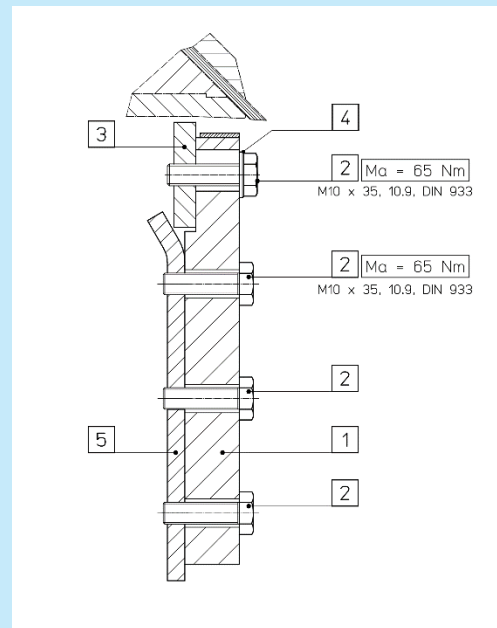

<https://pallmann.nt-rt.ru> || pnx@nt-rt.ru

Ракетка PZKR

Edition: 003.20-02

Impeller Type IV

Impeller Type VII

Product catalogue

Particle Board– 12-450/14-450/15-500 Impeller of PZKR

The new impeller Type VII is available for all design sizes of Pallmann Flakers Type PZKR, PZE, PZK.

The adjustment is inside the machine.

Impeller Type VII

- ▶ Easy and quick adjustment inside the machine
- ▶ More precise gap adjustment for constant flake quality
- ▶ Available as "longlife" version
- ▶ Less wear parts
- ▶ Replaceable with a small modification