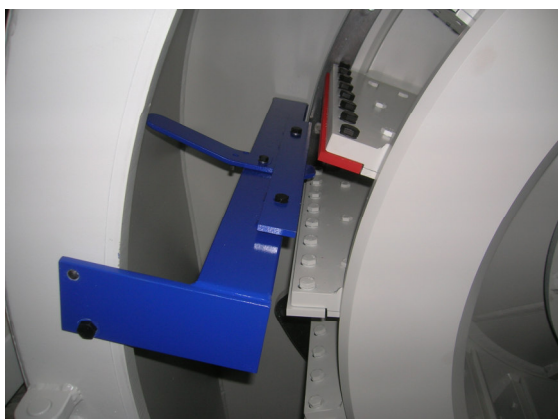

The adjustment is inside the machine.

Impeller Type VII

- ▶ Easy and quick adjustment inside the machine
- ▶ More precise gap adjustment for constant flake quality
- ▶ Available as "longlife" version
- ▶ Less wear parts
- ▶ Replaceable with a small modification